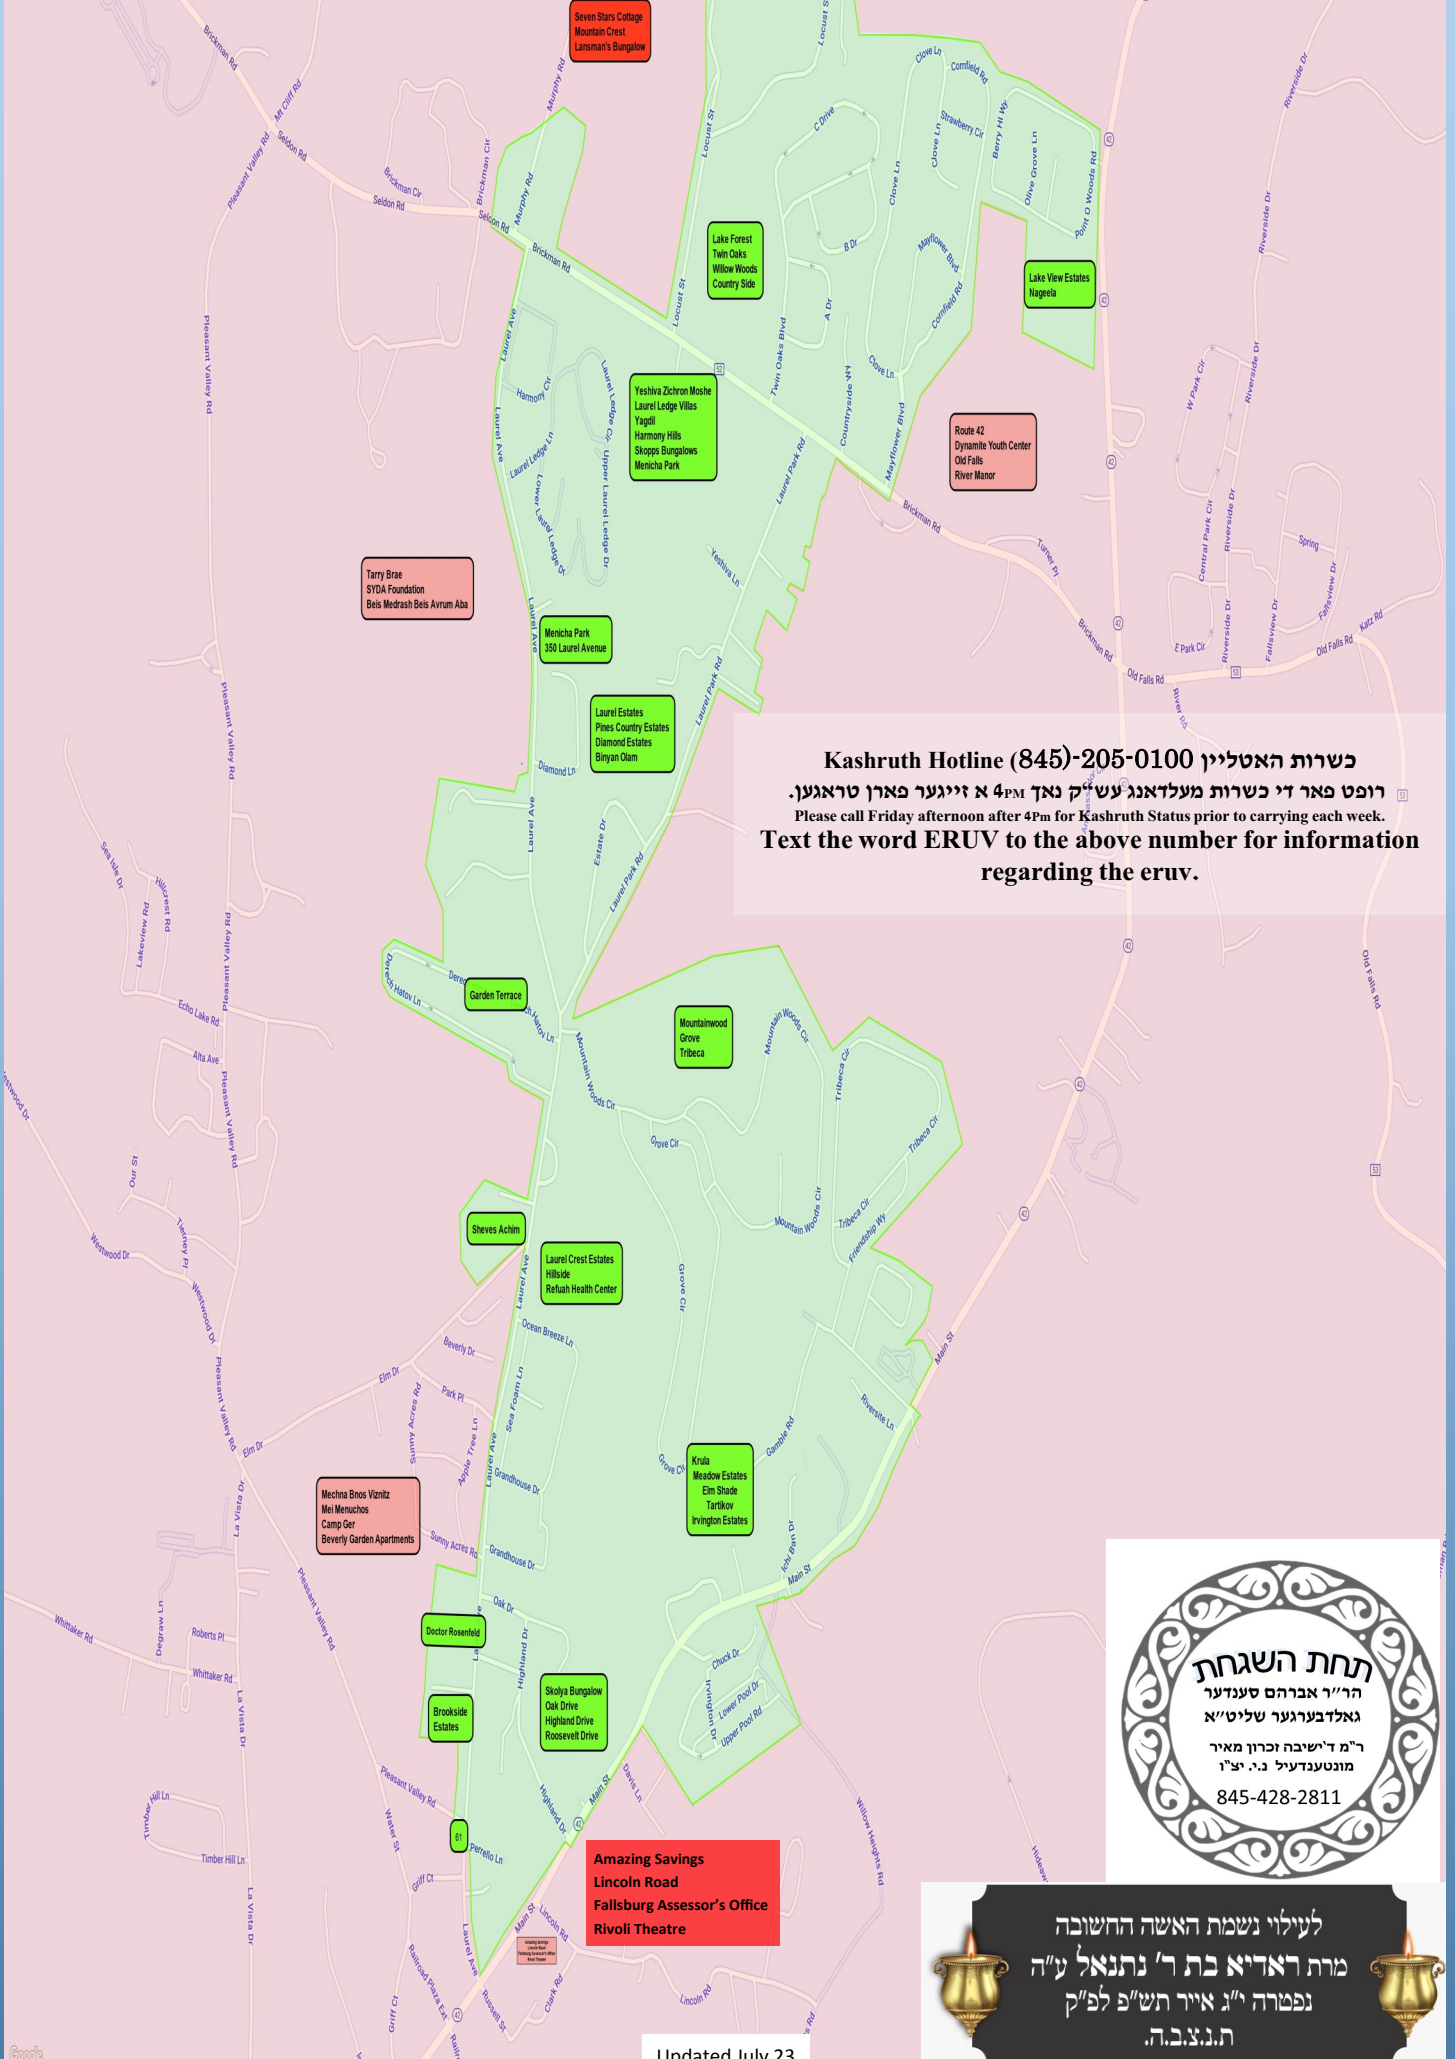

עירוב מאפע

Important Notes

- 1) Route 42 & Main Street are not in the eruv
- 2) From Sheves Achim till Brook Side stay on the road
- 3) The pas is located in yeshiva main Beis Medrash on the left side in a box marked Eruv Chatzeros

העירוב מאפע נעשה לזכור הרבים ע"י א.א. וויס נייטו ומותר להעתיקו.

This map was printed by A.Y. Weiss. Reprinting permitted.

To obtain copy of map please visit www.Catskillserv.com or email eweiss@portairexpress.com

Eruv ends: : דער עירוב ענדיגט זיך:

- 1) After 61 Laurel Avenue
- 2) Oak Drive and Laurel Avenue
- 3) Elm Drive and Laurel Avenue
- 4) Seldon Road Corner Brickman & Murphy Roads
- 5) Brickman Road Corner Mayflower Boulevard
- 6) After Highland Drive & Route 42